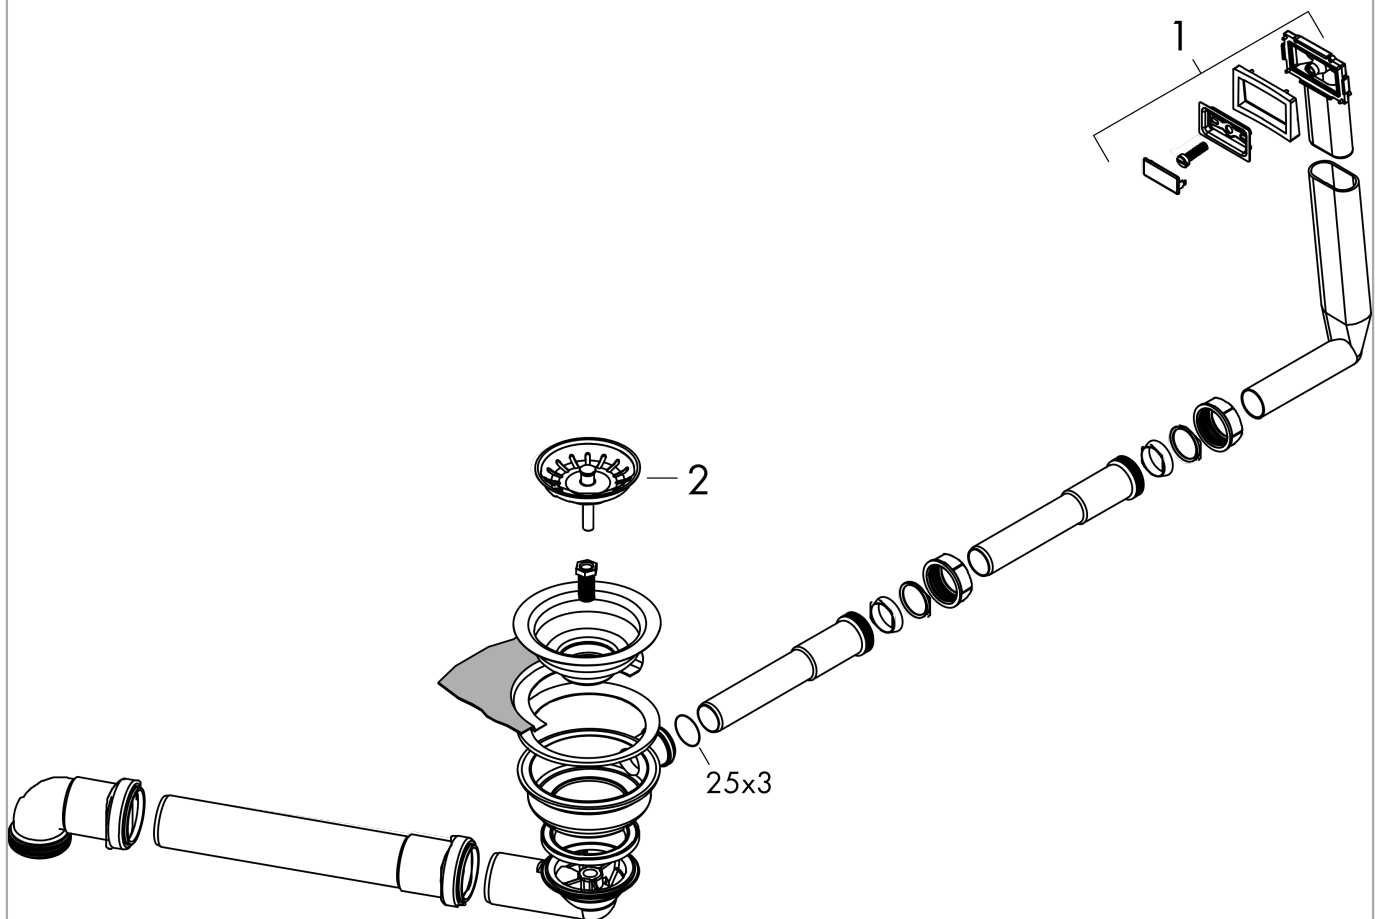

D14-10 Manual waste and overflow set for single bowlFinish: **Stainless Steel** Article Number: **43921800****Description****product features**

- consists of: waste and overflow set, screen basket, trap
- drain system: drain operation via pushing/pulling screen basket
- diameter 40 / 50
- 1 1/2" with space-saving drain pipe and odor trap
- screen basket: 3 1/2"

Product image

D14-10 Manual waste and overflow set for single bowl
 Finish: **Stainless Steel** Article Number: **43921800**

Exploded Drawing

Year of production: >09/19

D14-10 Manual waste and overflow set for single bowl

Finish: **Stainless Steel** Article Number: **43921800**

Spare part list

Year of production: >09/19

Pos.	Description	Article Number	Price	PU
1	waste	94750800	-	1
2	plug	93471800	€ 58,67	1